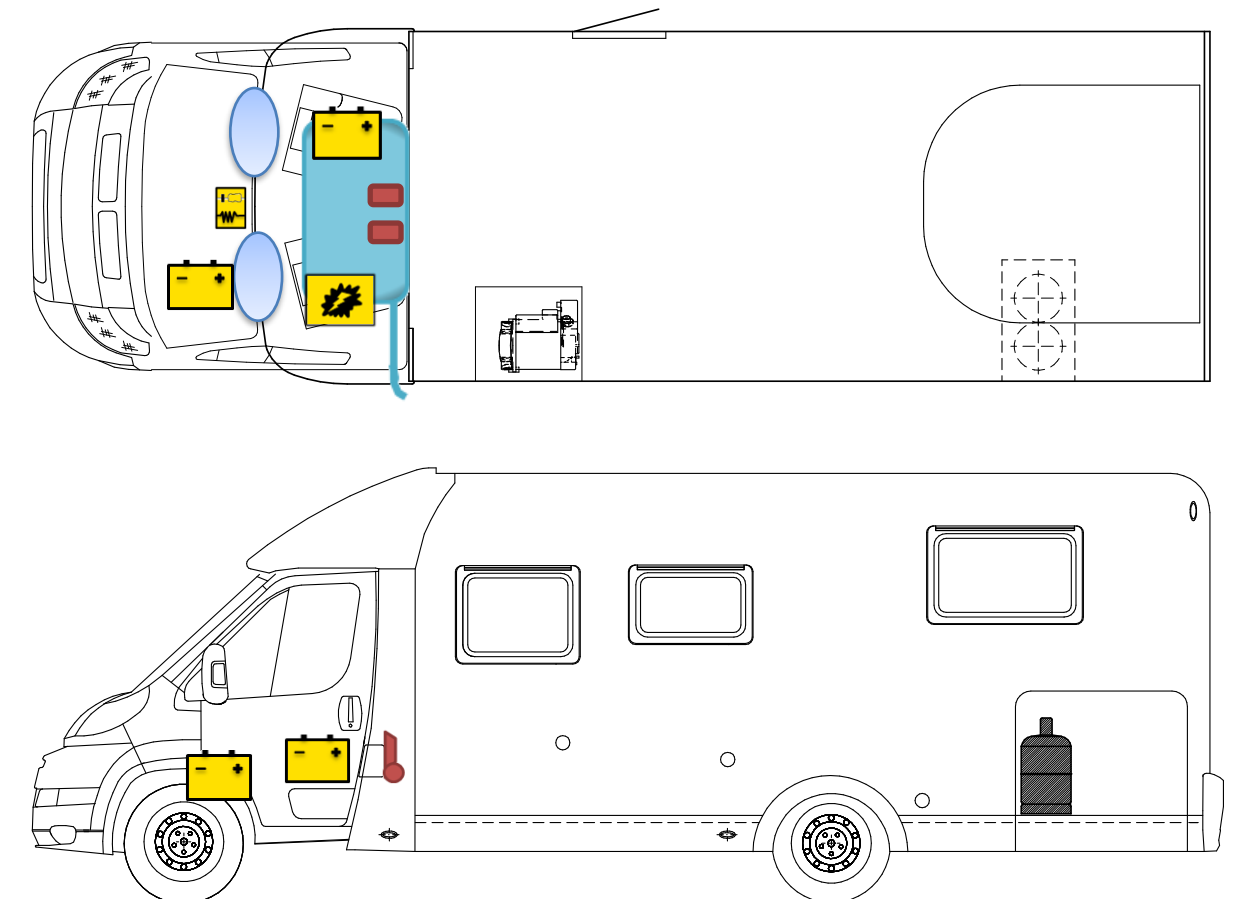

# Rescue card

T 459 / T 69LC

## Legend

	<b>Airbag</b>		<b>Airbag control module</b>		<b>Pretensioner</b>
	<b>Battery</b>		<b>Electronic block</b>		<b>Fuel Tank</b>
	<b>Gas bottle</b>		<b>Gas-pressure spring</b>		<b>Heating</b>

Please ensure an appropriate positioning of the rescue card in the vehicle.