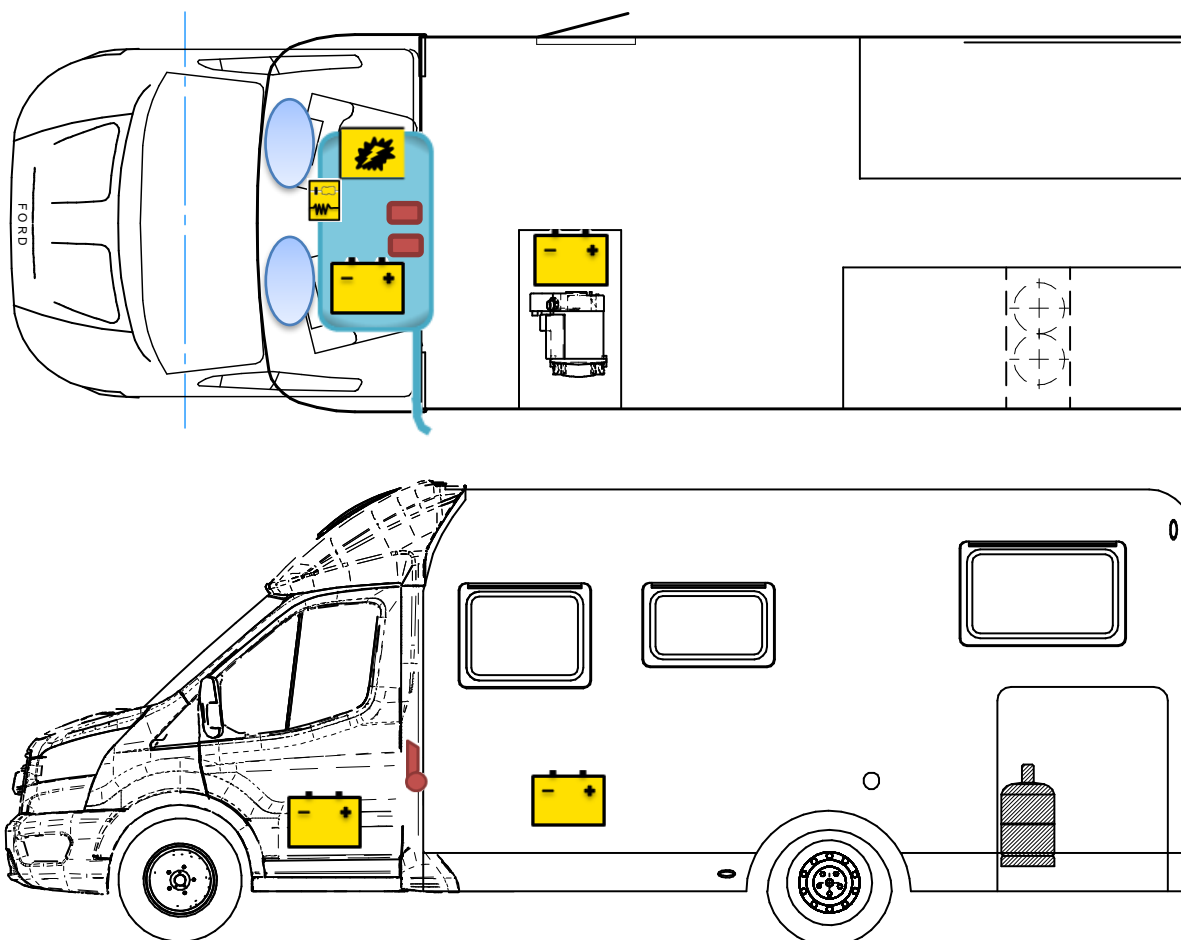

# Rescue card

T 449 T / T 690 L

## Legend

	<b>Airbag</b>		<b>Airbag control module</b>		<b>Pretensioner</b>
	<b>Battery</b>		<b>Electronic block</b>		<b>Fuel Tank</b>
	<b>Gas bottle</b>		<b>Gas-pressure spring</b>		<b>Heating</b>

Please ensure an appropriate positioning of the rescue card in the vehicle.