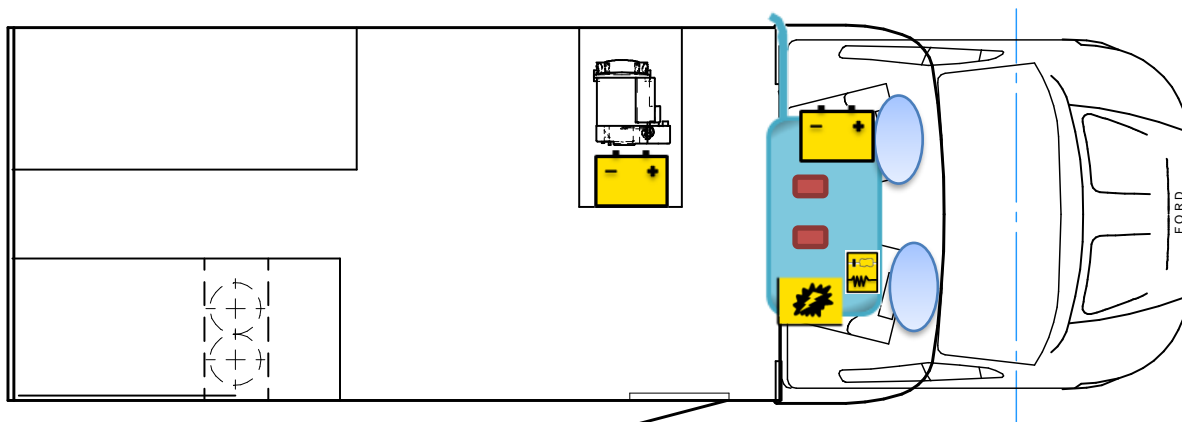

Rescue card

T 338 T / T 670 S

Legend

| | | | | | |
|---|-------------------|---|------------------------------|---|---------------------|
|  | Airbag |  | Airbag control module |  | Pretensioner |
|  | Battery |  | Electronic block |  | Fuel Tank |
|  | Gas bottle |  | Gas-pressure spring |  | Heating |

Please ensure an appropriate positioning of the rescue card in the vehicle.