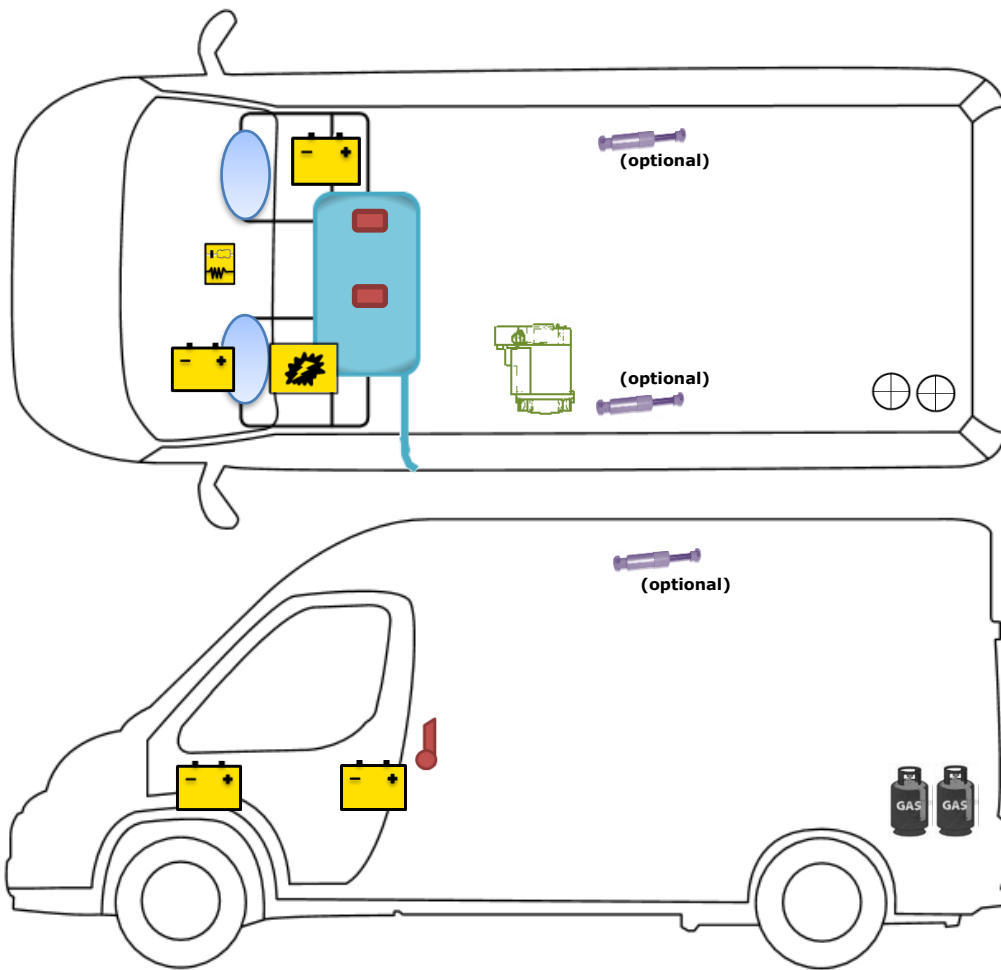

Rescue card

C 640

Legend

	Airbag		Airbag control module		Pretensioner
	Battery		Electronic block		Fuel Tank
	Gas bottle		Gas-pressure spring		Heating

Please ensure an appropriate positioning of the rescue card in the vehicle.