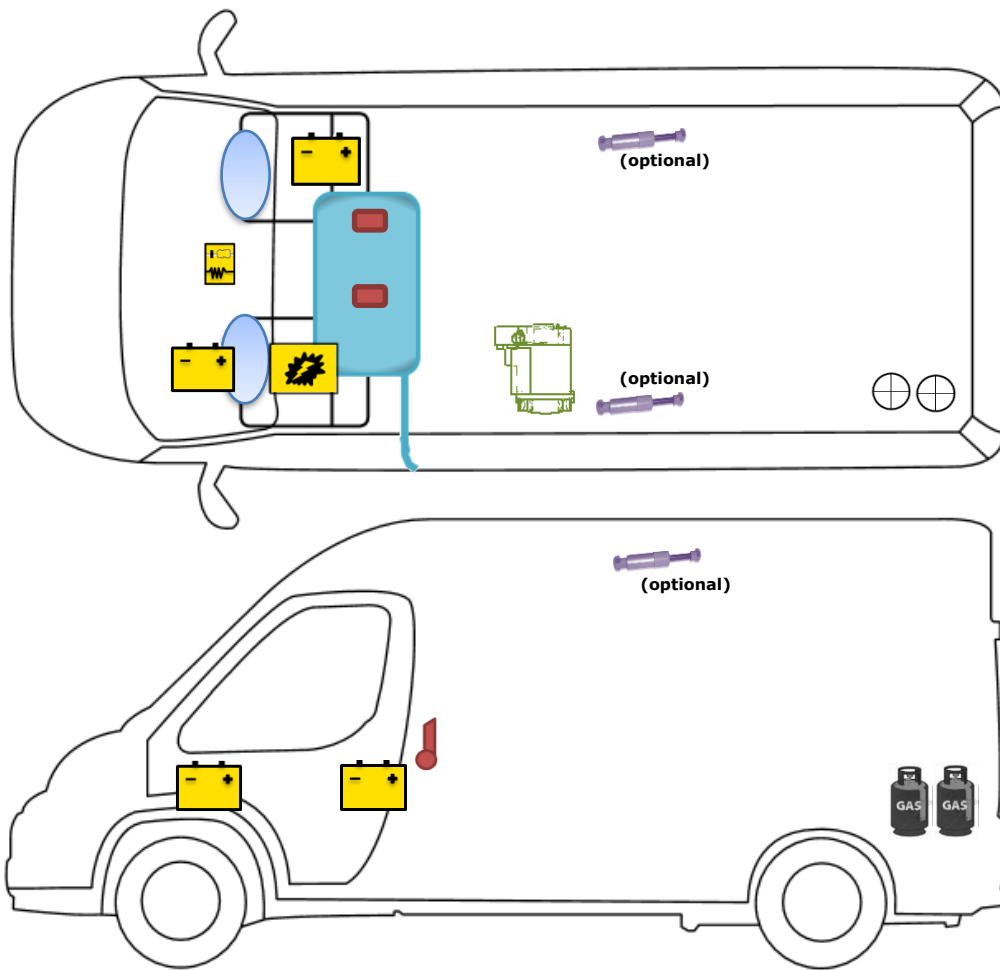

Rescue card

C 602

Legend

	Airbag		Airbag control module		Pretensioner
	Battery		Electronic block		Fuel Tank
	Gas bottle		Gas-pressure spring		Heating

Please ensure an appropriate positioning of the rescue card in the vehicle.