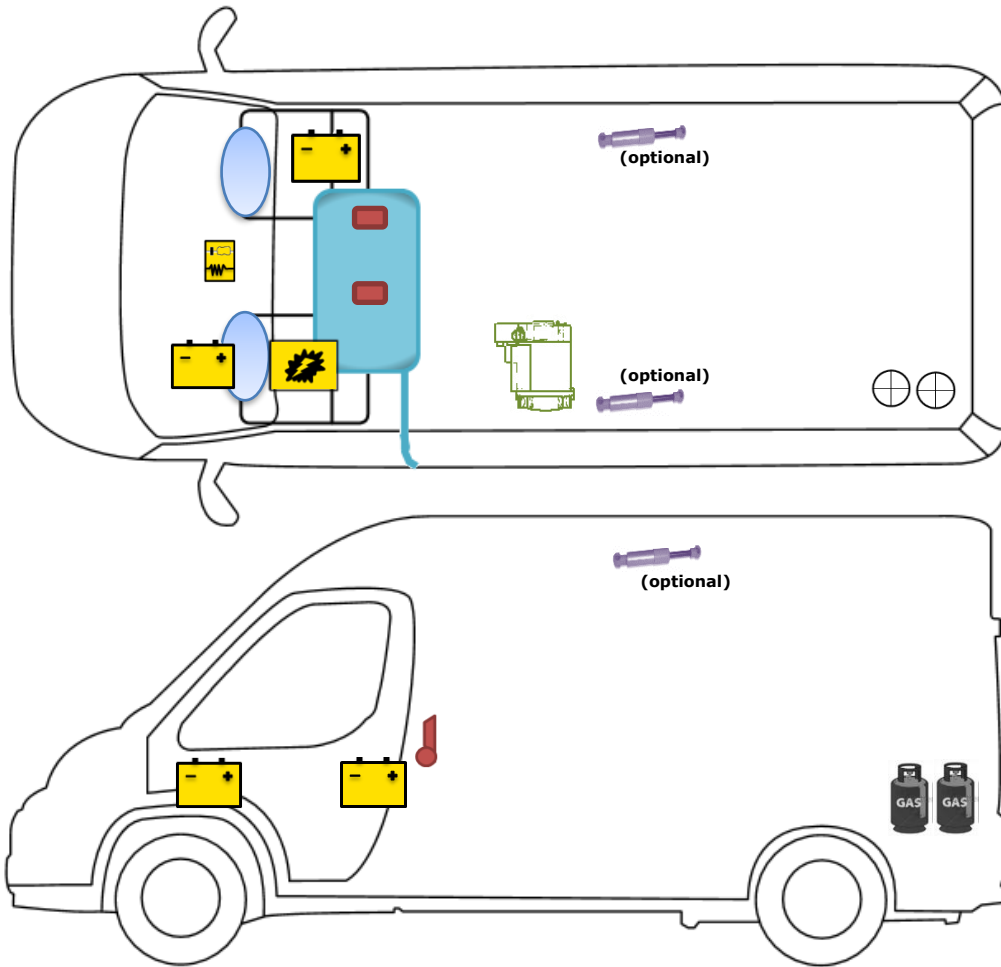

Rescue card

C 600

Legend

	Airbag		Airbag control module		Pretensioner
	Battery		Electronic block		Fuel Tank
	Gas bottle		Gas-pressure spring		Heating

Please ensure an appropriate positioning of the rescue card in the vehicle.