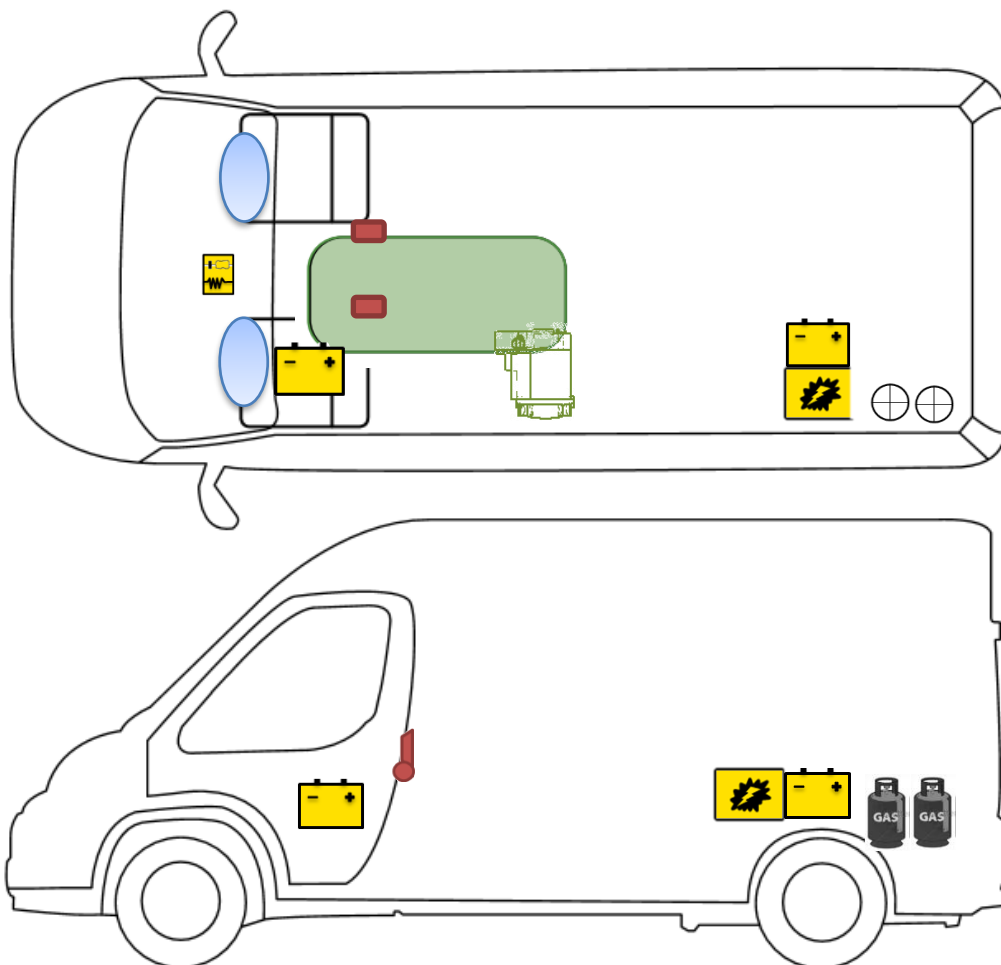

Rescue card

C 590 4x4

Legend

| | | | | | |
|---|------------|---|-----------------------|---|--------------|
|  | Airbag |  | Airbag control module |  | Pretensioner |
|  | Battery |  | Electronic block |  | Fuel Tank |
|  | Gas bottle |  | Gas-pressure spring |  | Heating |

Please ensure an appropriate positioning of the rescue card in the vehicle.