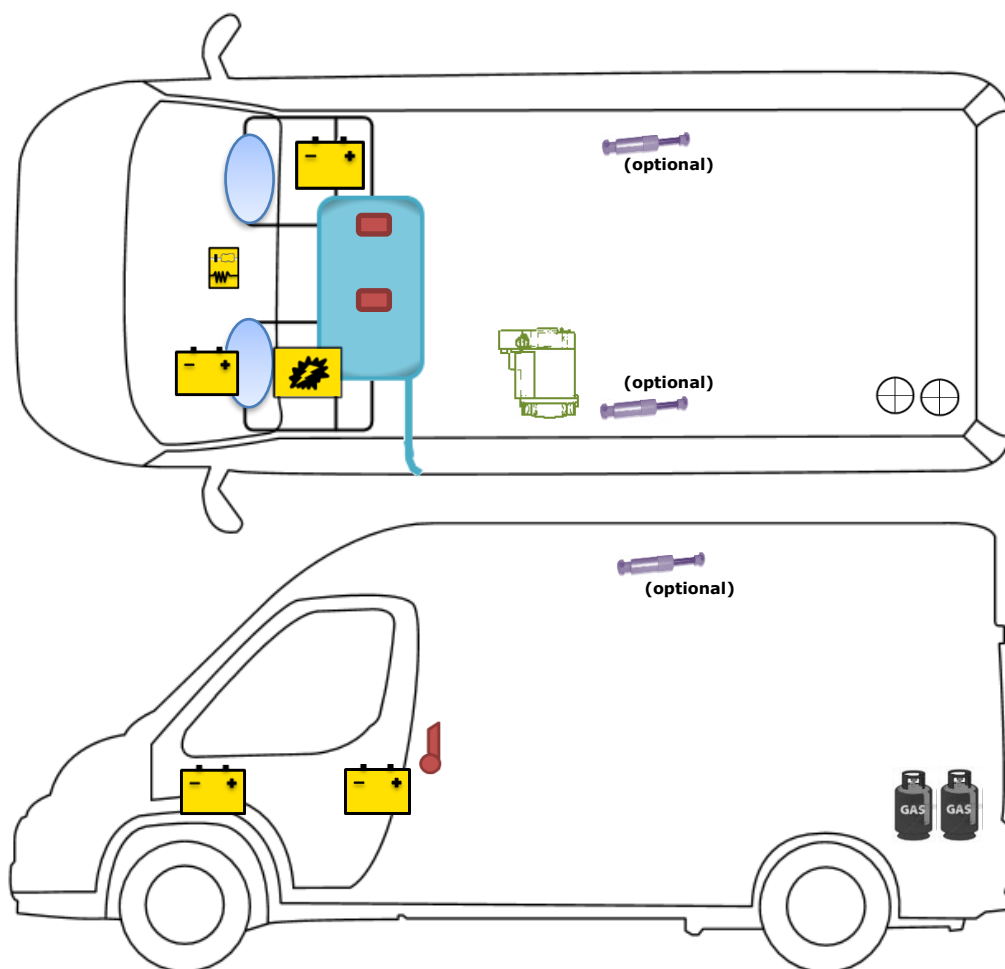

Rescue card

C 601

Legend

	Airbag		Airbag control module		Pretensioner
	Battery		Electronic block		Fuel Tank
	Gas bottle		Gas-pressure spring		Heating

Please ensure an appropriate positioning of the rescue card in the vehicle.