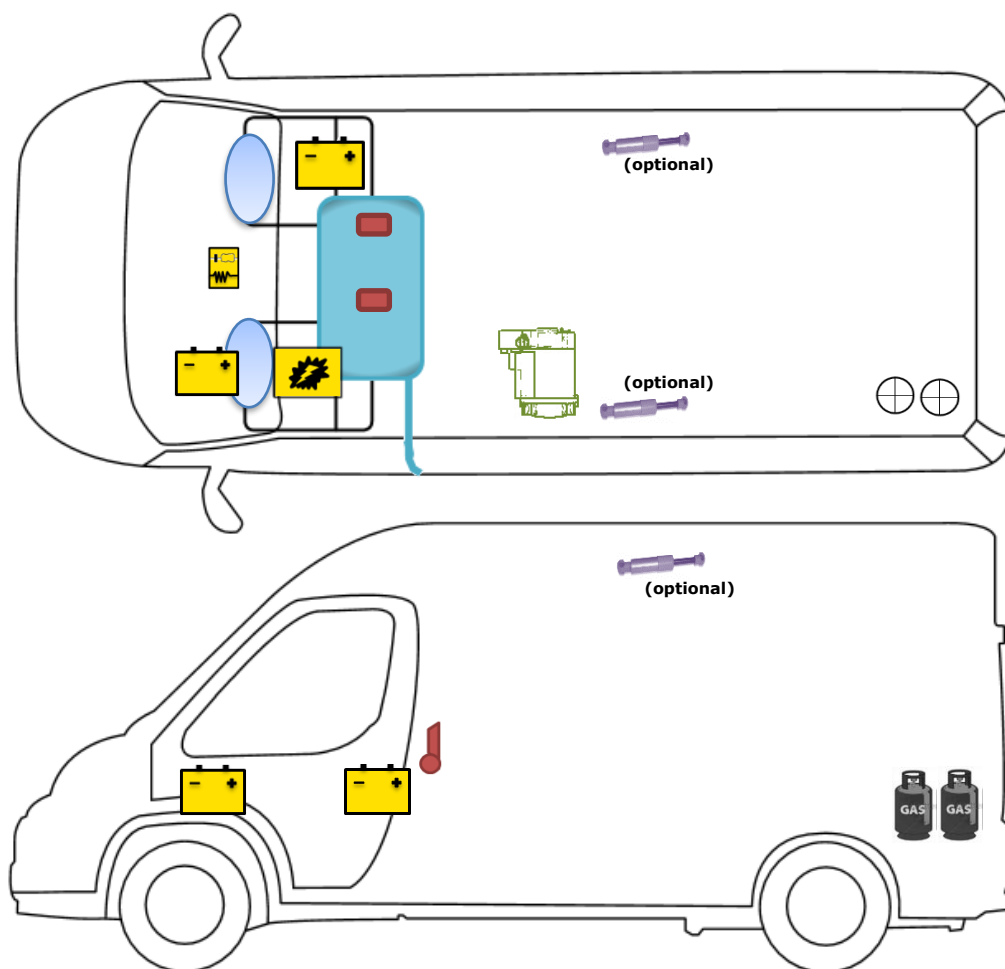

Rescue card

C 540

Legend

	Airbag		Airbag control module		Pretensioner
	Battery		Electronic block		Fuel Tank
	Gas bottle		Gas-pressure spring		Heating

Please ensure an appropriate positioning of the rescue card in the vehicle.